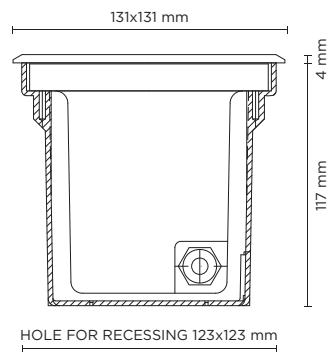

202003P

HYDROQUADRO MINI GU10

Square ground-recessed luminaire for outdoor installation, Phospho-chromatised and polyester powder coated die-cast copper-free aluminium body and stainless steel AISI 304 frame, tempered safety glass, moulded silicone gasket. GU10 LED / halogen. IP67 rating.

Technical features

Technical data

Wattage	35 WATT MAX
IP Rating	IP67
IK Rating	IK10
Material	High corrosion resistance die-cast copper-free aluminum body
Ring	Stainless steel AISI 304
Coating	Polyester powder coating with phosphochromating pre-finish
Light source	GU10 base, MAX 35W
Screws	Stainless steel
Static weight resistance	Max 5000 Kg
Gasket	Silicone rubber
Glass	Tempered
On request	Fully frosted glass available
Cable gland	M20
Gross weight	1,20 Kg
Included	Polypropilene recessing box included